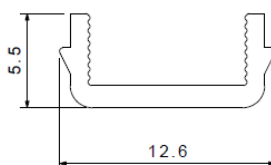

Color Temperature	1895 K
Light Color	Amber
Luminous Flux per Meter	560 lm/m
Efficiency	58 lm/W
Number of LED per Meter	60
Beam Angle	120 °
Estimated Lifetime L70 at Ta<45°	60.000 hours

ELECTRICAL DATA

Voltage	24 V DC
Electrostatic Discharge	800 V
Power per Meter	9.6 W/m
Operating Temperature	-20~+50 °C
Storage Temperature	-40~+80 °C
Protection	IP 67+

MECHANICAL DATA

Length	5033 mm
Width	12.6 mm
Height	5.5 mm
Min. Bend Radius	10 cm
Max. Length*	15 m
Field of Application	Outdoor
Housing Color	White

*The value given applies to the application of the rated voltage at the first module section. When using a supply line, the maximum operable length changes depending on the supply line length and its cross section.